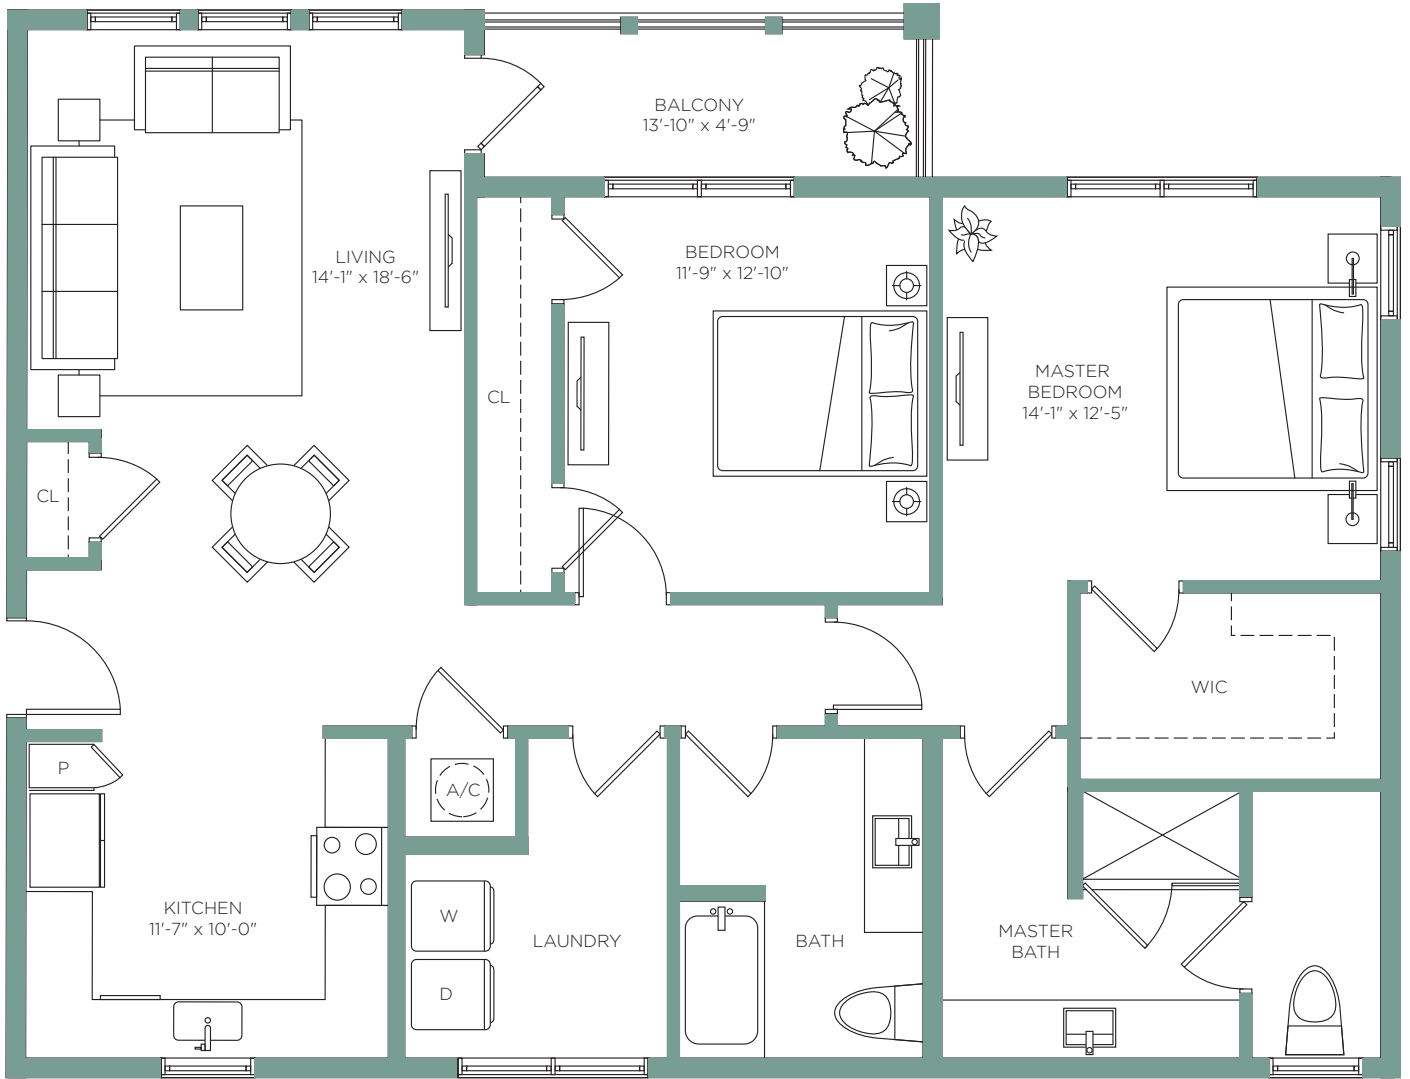

B4

2 BED / 2 BATH

T O W N
LAUREL CROSSING
RENTAL INSPIRATION

INTERIOR
1,353 SF

LEASING OFFICE - 1520 Laurel Crossing Parkway NE, Buford, GA 30519
Call **470.450.1131** or visit **TownLaurelCrossing.com**

The developer is Town Crossing Owner, LLC, which has a license to use the name and trademarks of The Related Group by license. The renderings, including floor plans, are intended to illustrate unit options and layouts in general and are not a representations of unit sizes and dimensions specifically.